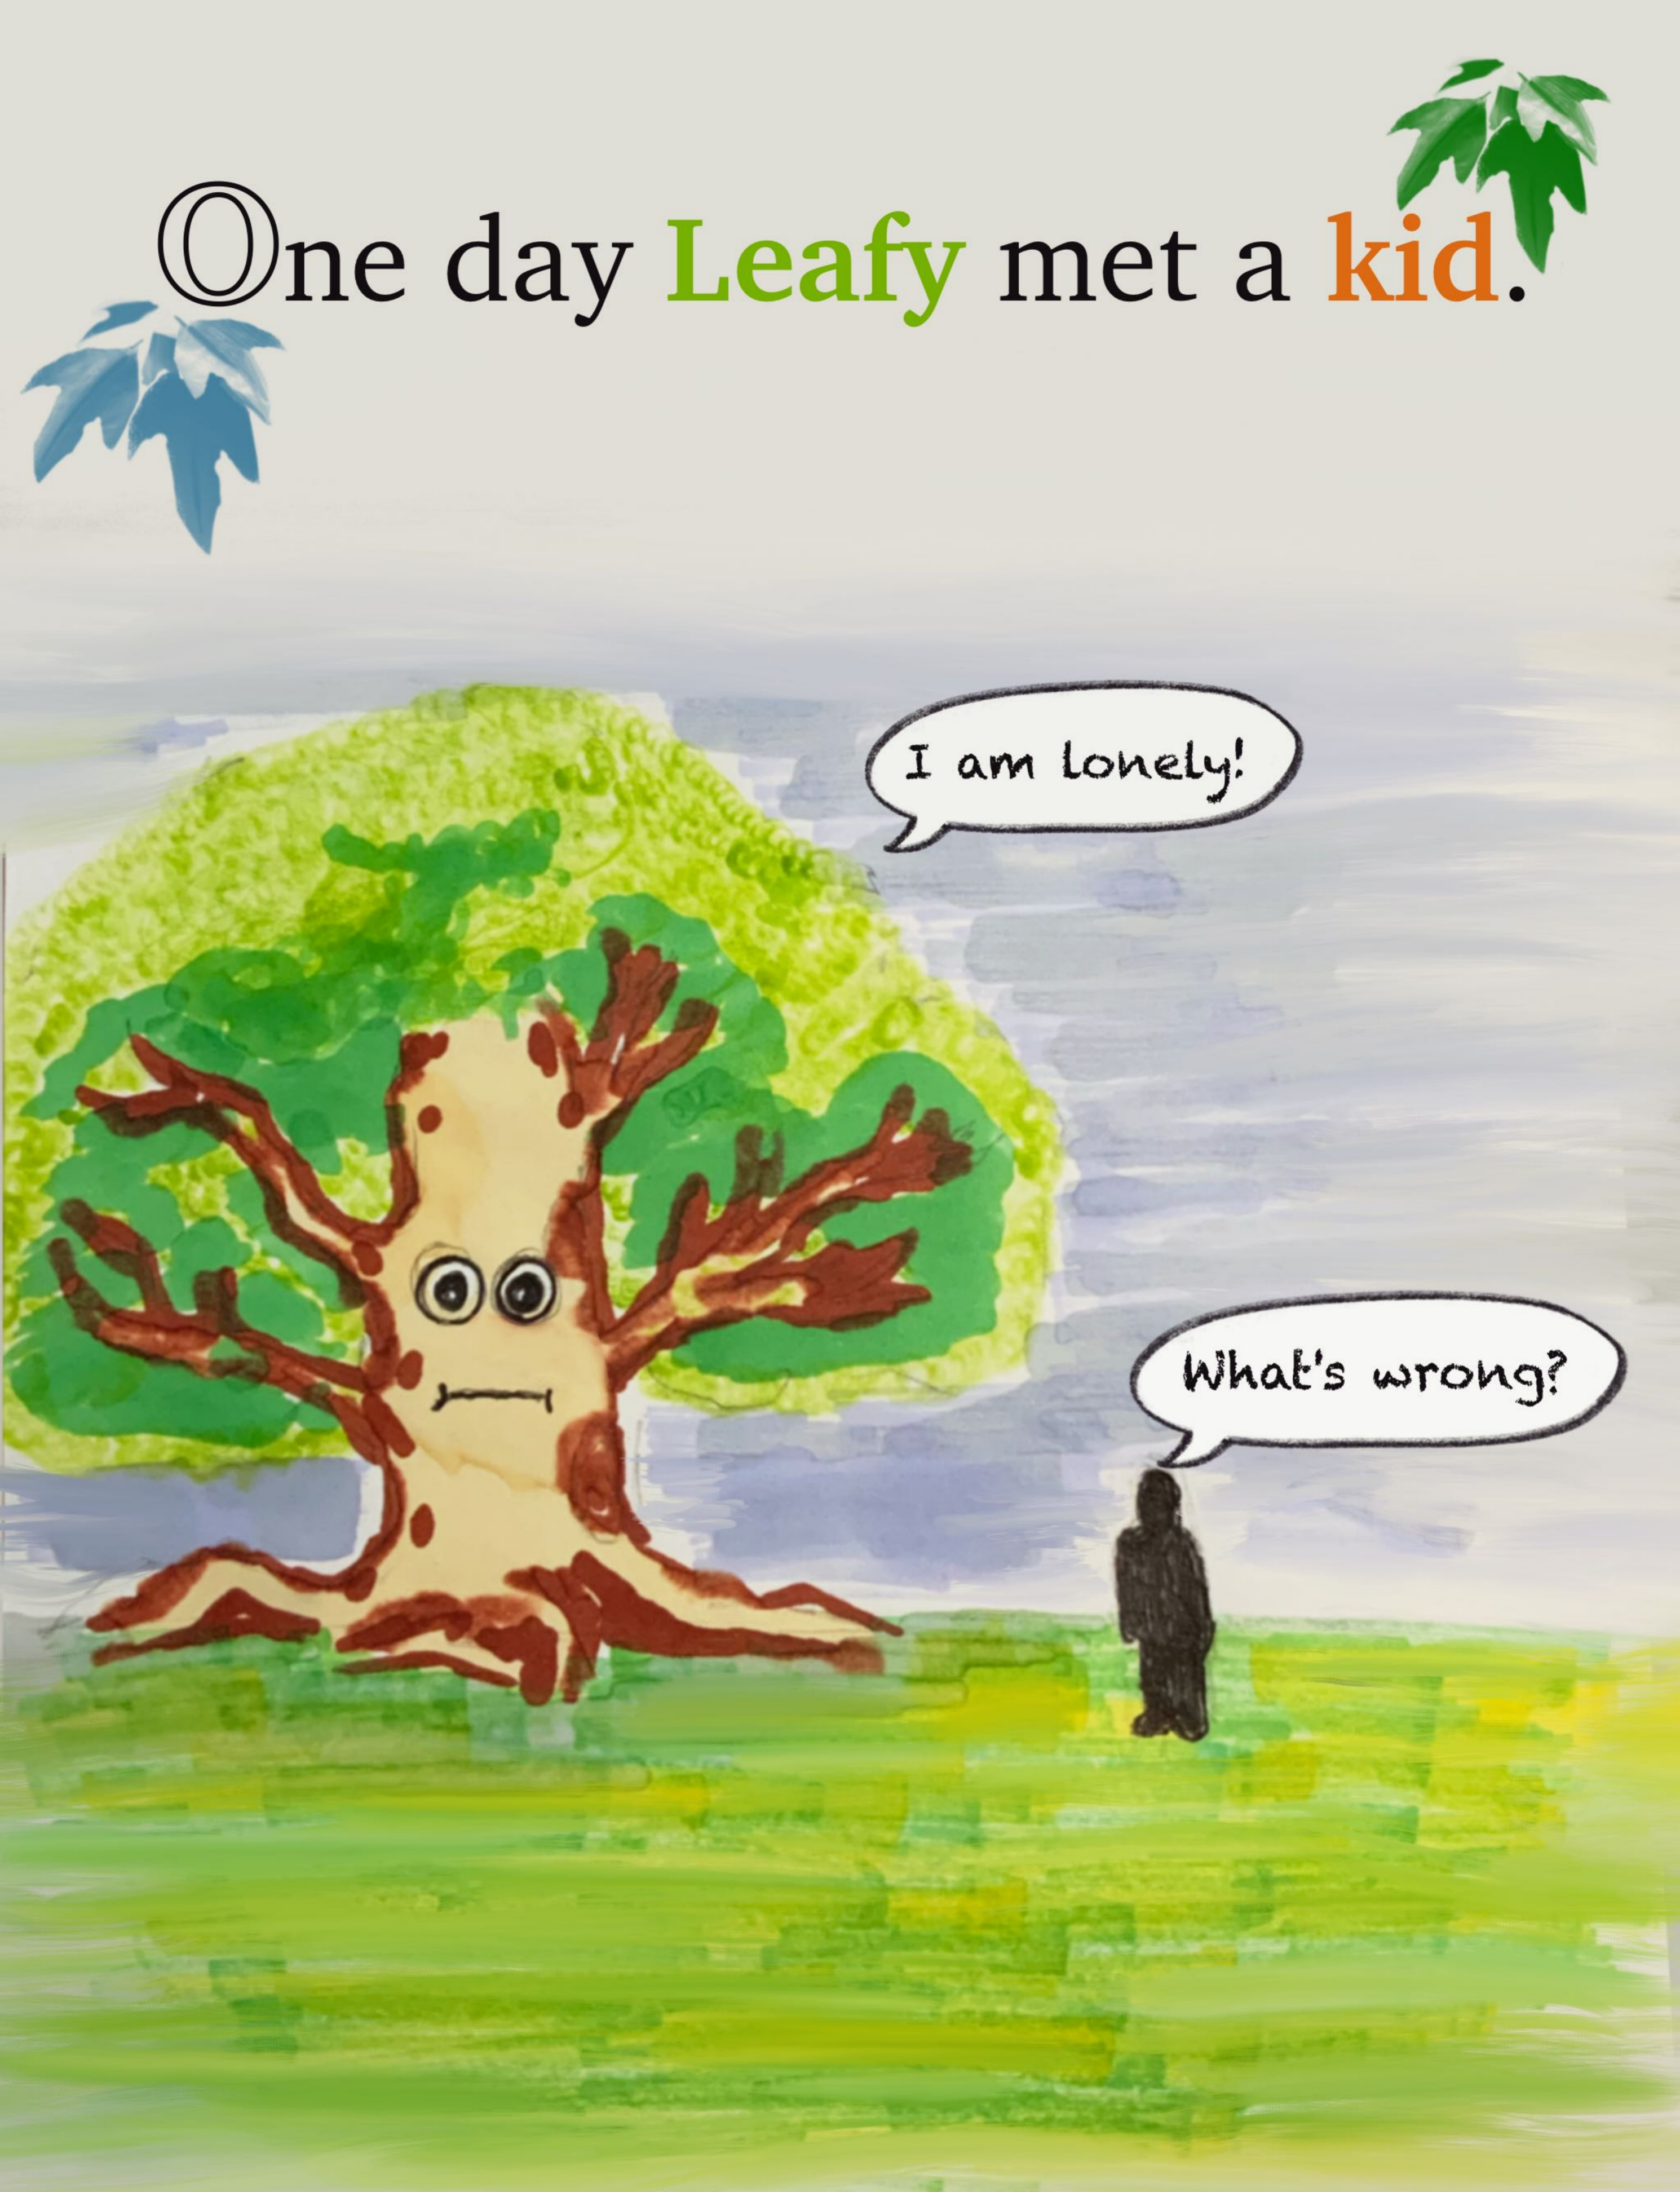

T R E E & K I D

Once upon a time there
was a **lonely tree** in the
middle of the field.

The tree was named Leafy.

I am Leafy!

One day Leafy met a kid.

I am lonely!

What's wrong?

The **kid** decided to play
with **Leafy**.

Years...

... after years they spent playing...

... until the **kid** became old
and frail.

A watercolor illustration showing an old man in a black silhouette with a cane standing on a green field. He is talking to a large tree with a human-like face. The tree has a sad expression with a blue tear and a downturned mouth. The background is a light blue sky with a yellow sun. A speech bubble from the man contains the text: "Sorry, my friend, I can't play with you anymore."